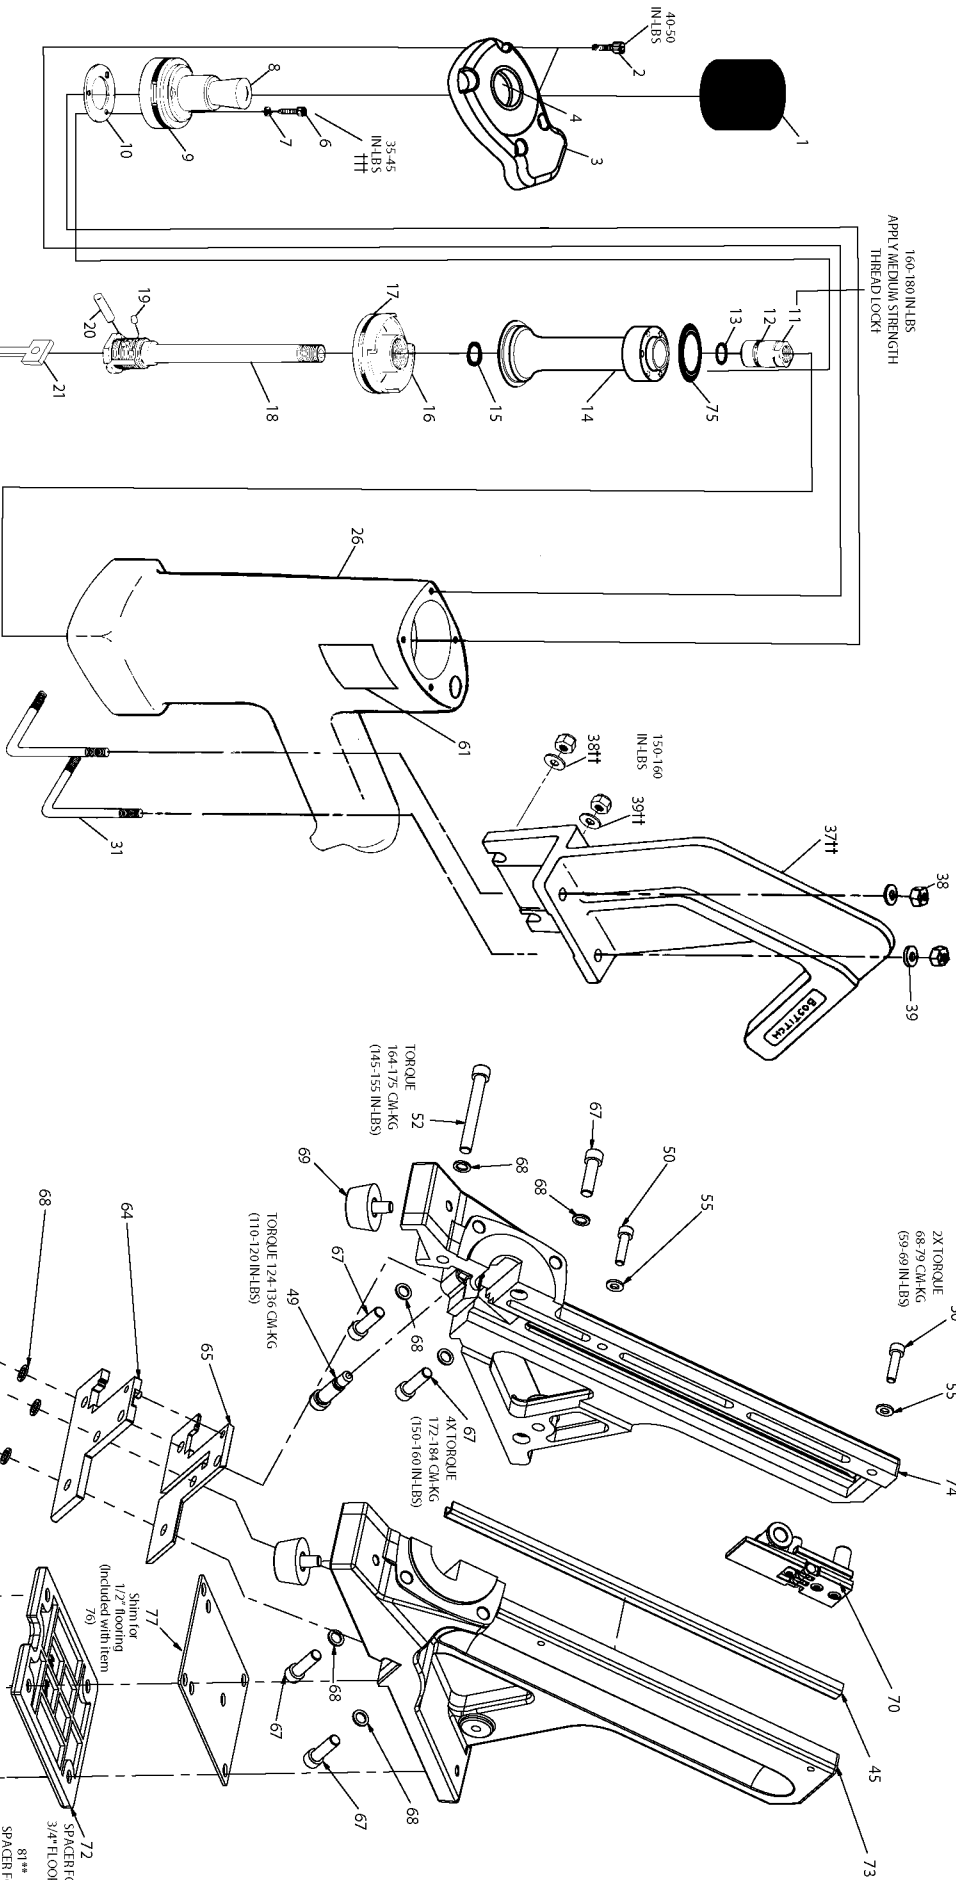

# MIIFEN

FLOORING NAILER  
 CLAVADORA DE PISOS  
 CLOUEURS DE PLANCHER

Note: Remove bumper spacer for longer driver extension

FOR ITEM  
 80  
 Hardware, Millfin  
 Includes:  
 180326 Shoe, 1/2 IN  
 180337 Shoe 5/8 IN  
 See Accessories

## Parts List for MIIIFN Type 0

Item Number	Part Number	Description	Qty Required
1	87502	HAMMER FACE	1
2	UA3810.4	SCREW-10-24 X 5/8 SH	4
3	117524	CAP-FRAME	1
4	88445	O-RING	1
6	UA2810	SCREW-SHCS-8-32X5/8	3
7	LW8.2	LOCK WASHER	3
8	BC1295	POPPET ACTUATOR	1
9	86460	O-RING	1
10	180256	SEAL	1
11	BC703	STEM-PLUNGER - MII	1
12	850144	O-RING-.614X.070	1
13	86458	O-RING	1
14	121800	POPPET	1
15	850143	O-RING-.487X.103	1
16	BC1175	DRIVER PISTON	1
17	850626	O-RING-1.984X.139	1
18	BC1455	PISTON STEM	1
19	BC347	NYLON INSERT	1
20	UB4112.3	PIN- DOWEL .250 X .7	1
21	180258	DRIVER	1
22	9R199632	SPACER-BUMPER	1
26	BC1328AFS	BODY	1
31	BC1301	CLAMP SCREW	2
37	BC1619	HANDLE-LONG	1
38	HN1420.4	NUT-ESN-1/4-20	4
39	PW14	WASHER-1/4 USS FLAT	4
45	180248	FASTENER GUIDE	1

## Parts List for MIIFN Type 0

Item Number	Part Number	Description	Qty Required
49	180249	SPECIAL SCREW	1
50	107166	SCREW-SHCS-10-24X3/4	2
52	107161	SCREW-SHCS-1/4-20X2	1
55	107163	WASHER-3/16 DIA.	2
61	182280	WARNING LABEL	1
62	105043	BUMPER	1
64	182185	ASSEMBLY-NOSE	1
65	180247	NOSE PLATE	1
67	UA4814.1	SCREW-SHCS-1/4-20 X	14
68	107164	WASHER-1/4 DIA.	14
69	175808	BUMPER ASSEMBLY	1
70	182184	ASSEMBLY-PUSHER	1
71	107162	SCREW-SFHCS-1/4-20X5	4
72	175794	SHOE-3/4 IN	1
73	180244	FRAME-MACHINING LEFT	1
74	180242	FRAME-MACHINING RIGH	1
75	121799	O-RING-1.287 X .210	1
77	159828	SHIM-FOOT	1
78	174236	MALLET-14.5IN GRAPHI	1
79	HFMF-SW	HDWD MALLET FACE	1
80	9R186248	HARDWARE	1
81	180326	SHOE-1/2 IN.	1
82	180337	SHOE-5/8 IN.	1
811	851385	LOCTITE	1
811	851325	LOCTITE	1
876	ORK6	REPAIR KIT	1
876	MIISK	REPAIR KIT	1